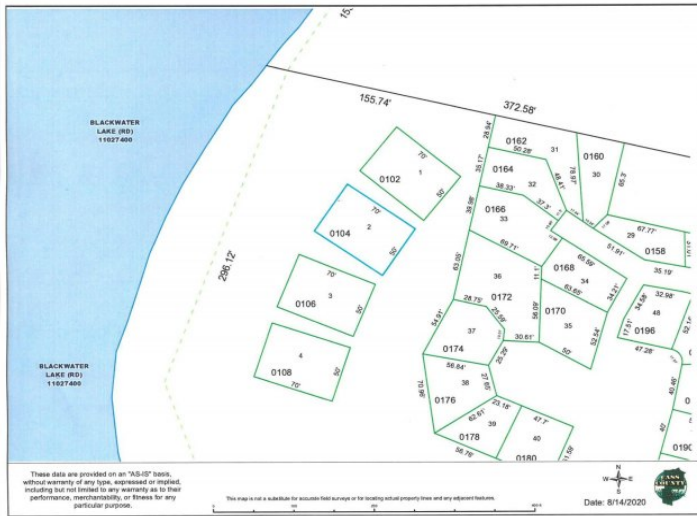

website: www.AffinityRealEstate.com | email: info@affinityrealestate.com | office: 218-237-3333 | fax: 218-237-3377

$59,500
MLS 5641567 Lakeland
2 State 84
Longville MN 56655